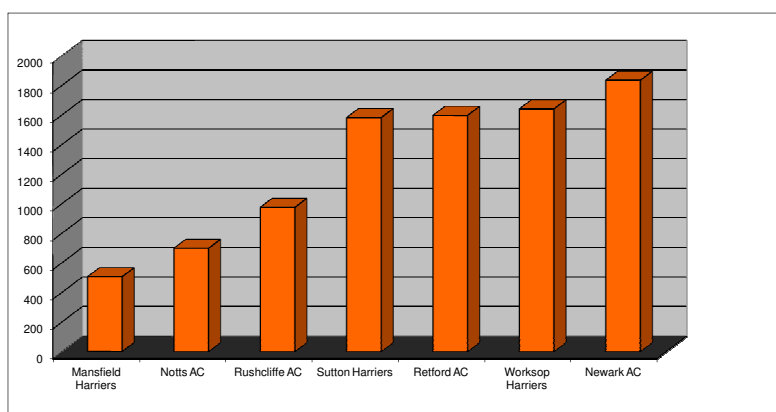

Notts Mini League Cross Country 5

Venue ***Rushcliffe Country Park***

Date **Sunday 16-February-20**

Permit No MCAA-006-2020

index of sections

1. 1 Front Page showing overall Scores and dates
2. 2 U11 Girls results
3. 3 U11 Boys Results
4. 4 U13 Girls results
5. 5 U13 Boys Results
6. 6 U15 Girls results
7. 7 U15 Boys Results
8. 8 Tables showing the overall years scores for clubs and Age groups
9. 9 Ranking for Individual athletes that attended a number of events

Overall Results after match 5

	Club	Points
1st	Mansfield Harriers	505
2nd	Notts AC	699
3rd	Rushcliffe AC	976
4th	Sutton Harriers	1583
5th	Retford AC	1598
6th	Worksop Harriers	1642
7th	Newark AC	1835

Results this Match

	Club	Points
1st	Mansfield Harriers	85
2nd	Notts AC	114
3rd	Rushcliffe AC	196
4th	Retford AC	339
5th	Worksop Harriers	342
6th	Newark AC	346
7th	Sutton Harriers	372

Number of Athletes competing 196

Overall results Graph

remember the winning team is the one with the lowest points.

Details of the Events 2019-2020

1	Sunday 29 September 2019	Notts Mini League Cross Country 1	Grove Road (Balderton) Newark (11am)
2	Sunday 20 October 2019	Notts Mini League Cross Country 2	King George V Playing Field Mansfield (1.30 pm)
3	Sunday 17 November 2019	Notts Mini League Cross Country 3	Nottm. Bullwell Hall ParkNottm (11am)
4	Sunday 15 December 2019	Notts Mini League Cross Country 4	Worksop College Worksop (11am)
	Wednesday 29 January 2020	Mini League planing meeting	Mansfield Woodhouse Community centre (7pm- 9pm)
5	Sunday 16 February 2020	Notts Mini League Cross Country 5	Rushcliffe Country Park Rushcliffe (11am)

Please remember that for the end of year individual scores, this is calculated on the best 4 out of the 5 race meetings