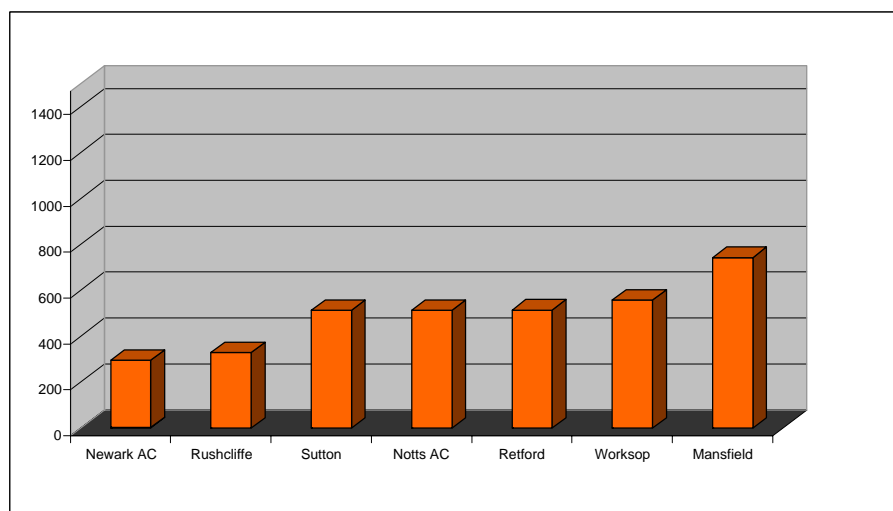

Notts Mini League Cross Country

Kings Park Retford

Sunday 19th October 2014

index of pages

1. 1 Chart showing overall Scores and dates
2. 2 U11 Girls results
3. 3 U11 Boys Results
4. 4 U13 Girls results
5. 5 U13 Boys Results
6. 6 U15 Girls results
7. 7 U15 Boys Results
8. 8 Tables showing the overall years scores for clubs and Age groups

Overall Results after match 2

	Club	Points
1st	Newark AC	294
2nd	Rushcliffe AC	328
3rd	Sutton Harriers	512
4th	Notts AC	512
5th	Retford AC	514
6th	Worksop Harriers	558
7th	Mansfield Harriers	743

Results this Match

	Club	Points
1st	Newark AC	134
2nd	Rushcliffe AC	134
3rd	Notts AC	254
4th	Retford AC	256
5th	Worksop Harriers	285
6th	Sutton Harriers	304
7th	Mansfield Harriers	380

Number of Athletes competing 163

Overall results Graph

remember the winning team is the one with the lowest points.

Details of the Events 2014 -2015

1	Sunday 28th Sept 2014	Notts Mini League Cross Country 1	Ashfield School-Kirkby in Ashfield Sutton
2	Sunday 19th October 2014	Notts Mini League Cross Country 2	Kings Park Retford Retford
3	Sunday 23rd November 2014	Notts Mini League Cross Country 3	Rushcliffe Country Park Rushcliffe
4	Sunday 14th December 2014	Notts Mini League Cross Country 4	Worksop College Worksop
5	Sunday 1st February 2015	Notts Mini League Cross Country 5	Grove Leisure Centre (Balderton) Newark