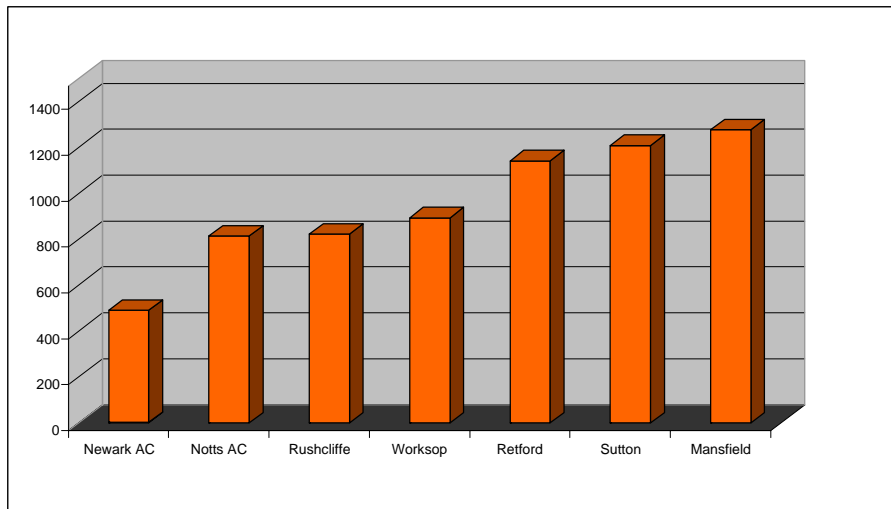

Notts Mini League Cross Country

Worksop College

Sunday 15th December 2013

index of pages

1. 1 Chart showing overall Scores and dates
2. 2 U11 Girls results
3. 3 U11 Boys Results
4. 4 U13 Girls results
5. 5 U13 Boys Results
6. 6 U15 Girls results
7. 7 U15 Boys Results
8. 8 Tables showing the overall years scores for clubs and Age groups
9. 10 Ranking for Individual athletes that attended a number of events

Overall Results after match 4

	Club	Points
1st	Newark AC	489
2nd	Notts AC	814
3rd	Rushcliffe AC	822
4th	Worksop Harriers	894
5th	Retford AC	1142
6th	Sutton Harriers	1209
7th	Mansfield Harriers	1278

Results this Match

	Club	Points
1st	Newark AC	145
2nd	Rushcliffe AC	168
3rd	Notts AC	189
4th	Worksop Harriers	194
5th	Retford AC	290
6th	Sutton Harriers	299
7th	Mansfield Harriers	267

Overall results Graph

remember the winning team is the one with the lowest points.

Details of the Events 2013 -2014

1	Sunday 22nd Sept 2013	Notts Mini League Cross Country 1	Ashfield School-Kirkby in Ashfield Sutton
2	Sunday 20th October 2013	Notts Mini League Cross Country 2	Kings Park Retford Retford
3	Sunday 24th November 2013	Notts Mini League Cross Country 3	Rushcliffe Country Park Rushcliffe
4	Sunday 15th December 2013	Notts Mini League Cross Country 4	Worksop College Worksop
5	Sunday 9th February 2014	Notts Mini League Cross Country 5	Grove Leisure Centre (Balderton) Newark