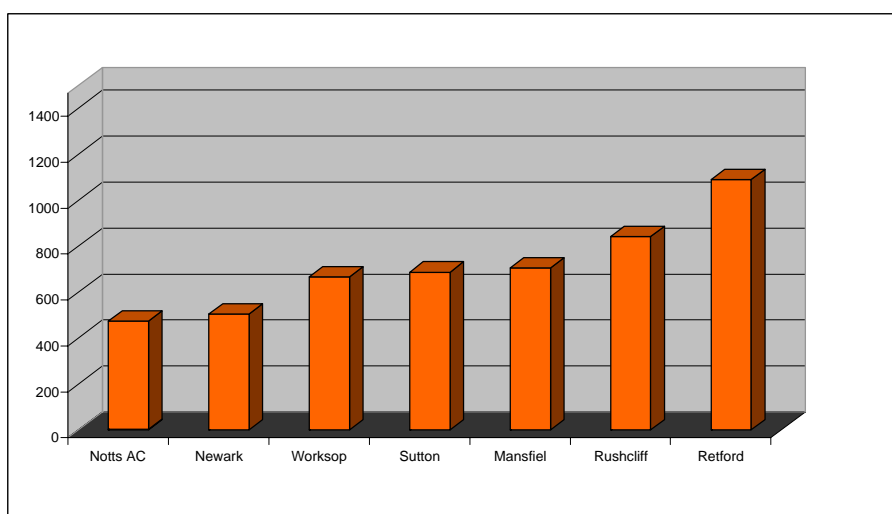

Notts Mini League Cross Country

Rushcliffe Country Park

Sunday 10th February 2013

index of pages

1. 1 Chart showing overall Scores and dates
2. 2 U11 Girls results
3. 3 U11 Boys Results
4. 4 U13 Girls results
5. 5 U13 Boys Results
6. 6 U15 Girls results
7. 7 U15 Boys Results
8. 8 Tables showing the overall years scores for clubs and Age groups
9. 9 Ranking for Individual athletes that attended a number of events

Overall Results after match 4

	Club	Points
1st	Notts AC	473
2nd	Newark AC	504
3rd	Worksop Harriers	666
4th	Sutton Harriers	687
5th	Mansfield Harriers	705
6th	Rushcliffe AC	841
7th	Retford AC	1090

Results this Match

	Club	Points
1st	Newark AC	135
2nd	Notts AC	150
3rd	Rushcliffe AC	235
4th	Sutton Harriers	238
5th	Mansfield Harriers	252
6th	Worksop Harriers	256
7th	Retford AC	317

Overall results Graph

remember the winning team is the one with the lowest points.

Details of the Events 2012 -2013

1	Sunday 21st October 2012	Notts Mini League Cross Country 1	Ashfield School-Kirkby in Ashfield Sutton
2	Sunday 25th November 2012	Notts Mini League Cross Country 2	Kings Park Retford (Cancelled Floods) Retford
3	Sunday 16th December 2012	Notts Mini League Cross Country 3	Worksop College Worksop
4	Sunday 10th February 2013	Notts Mini League Cross Country 4	Rushcliffe Country Park Rushcliffe
5	Sunday 24th March 2013	Notts Mini League Cross Country 5	Grove Leisure Centre (Balderton) Newark