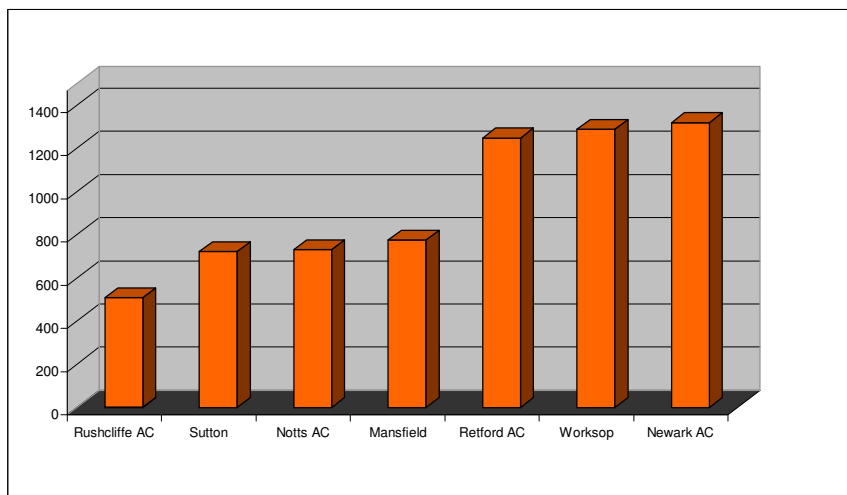

Notts Mini League Cross Country

Worksop College

Permit No MCAA-055-2017

Sunday, 17-December-17

index of pages

1. 1 Front Page showing overall Scores and dates
2. 2 U11 Girls results
3. 3 U11 Boys Results
4. 4 U13 Girls results
5. 5 U13 Boys Results
6. 6 U15 Girls results
7. 7 U15 Boys Results
8. 8 Tables showing the overall years scores for clubs and Age groups
9. 9 Ranking for Individual athletes that attended a number of events
10. 10 List of the Helpers

Overall Results after match 4

	Club	Points
1st	Rushcliffe AC	507
2nd	Sutton Harriers	721
3rd	Notts AC	730
4th	Mansfield Harrier	775
5th	Retford AC	1248
6th	Worksop Harriers	1289
7th	Newark AC	1319

Results this Match

	Club	Points
1st	Rushcliffe AC	141
2nd	Mansfield Harriers	158
3rd	Notts AC	175
4th	Sutton Harriers	197
5th	Retford AC	276
6th	Worksop Harriers	286
7th	Newark AC	317

Number of Athletes competing 159

Overall results Graph

remember the winning team is the one with the lowest points.

Details of the Events 2017 -2018

1	Sunday 17 September 2017	Notts Mini League Cross Country 1	Kings Park	Retford (11am)
2	Sunday 15 October 2017	Notts Mini League Cross Country 2	Grove Road (Balderton)	Newark (11am)
3	Sunday 12 November 2017	Notts Mini League Cross Country 3	King George V Playing Field	Mansfield (1.30pm)
4	Sunday 17 December 2017	Notts Mini League Cross Country 4	Worksop College	Worksop (11am)
5	Sunday 25 February 2018	Notts Mini League Cross Country 5	Rushcliffe Country Park	Rushcliffe (11am)