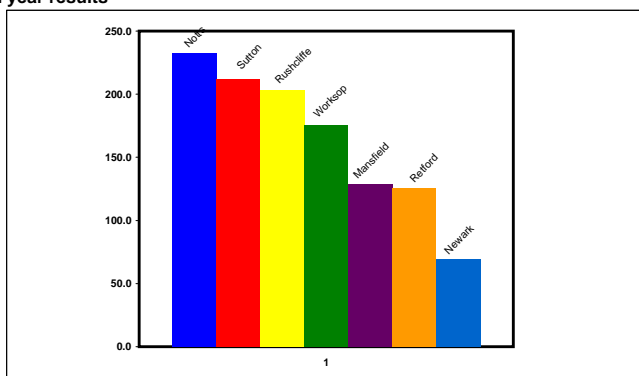

Overall year results

Today's Overall results

Start Time 10:00 Finish time 02:45

Position	Number range	Club	Total Points	U11G		U11B		U13G		U13B		U15G		U15B	
1st	801-899	Notts	227.5	24.5	4	21	5	48	1	50	1	41	2	43	2
2nd	301-399	Rushcliffe	203.0	35.5	1	34	1	37	3	34	4	29	5	34	3
3rd=	401-499	Worksop	176.0	17	6	30	2	30	4	34	3	34	4	31	4
3rd=	501-599	Sutton	213.0	21.5	5	30	2	26	5	44	2	43	1	49	1
5th	601-699	Retford	126.0	28	3	22	4	41	2	14	5	7	7	14	6
6th	01-99	Mansfield	128.5	33.5	2	18	6	21	6	13	6	39	3	4	7
7th	101-199	Newark	69.0	2	7	7	7	16	7	10	7	16	6	18	5