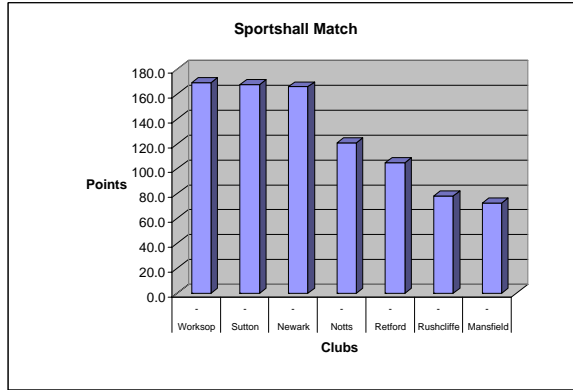

Nottinghamshire Sportshall Athletics

Home of the "Nottinghamshire Outlaws"

Sports Hall Oaktree Leisure Centre Mansfield Sunday 12th Jan 2014

Page	contents
1	Front Page
2	Athlete of the Match details
3	Timetable
4	Grid of today's events scores
5	U11 Girls results
6	U11 Boys results
7	U13 Girls results
8	U13 Boys results
9	U15 Girls results
10	U15 Boys results
11	U9 mixed
12	Grid of years events scores
13	Table for Athlete of the Year
14	Best U15 Shot