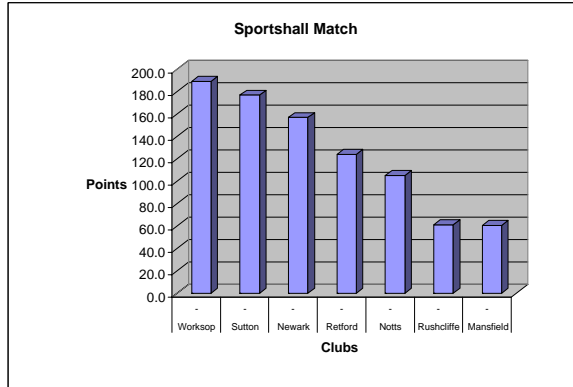

# Nottinghamshire Sportshall Athletics

Home of the "Nottinghamshire Outlaws"

Sports Hall Oaktree Leisure Centre Mansfield Sunday 10th Nov 2013

Page	contents
1	Front Page
2	Athlete of the Match details
3	Timetable
4	Grid of today's events scores
5	U11 Girls results
6	U11 Boys results
7	U13 Girls results
8	U13 Boys results
9	U15 Girls results
10	U15 Boys results
11	U9 mixed