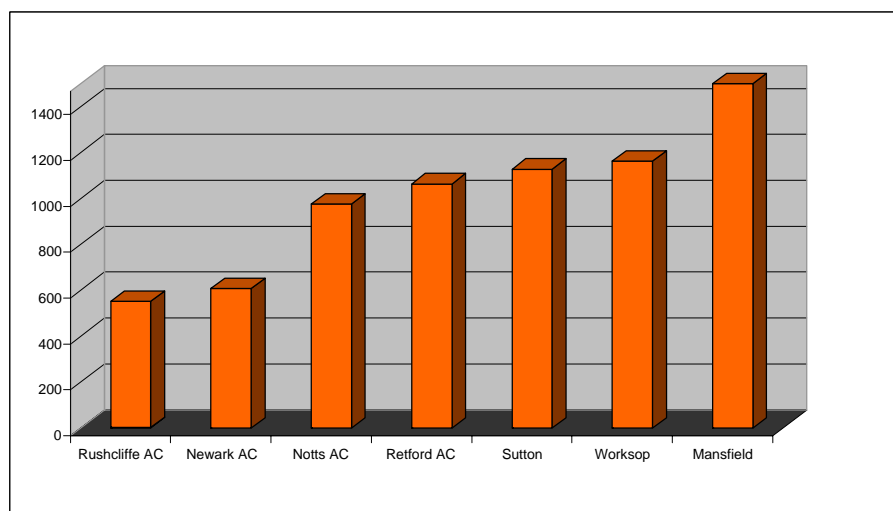

Notts Mini League Cross Country

Worksop College

Sunday 14th December 2014

index of pages

1. 1 Chart showing overall Scores and dates
2. 2 U11 Girls results
3. 3 U11 Boys Results
4. 4 U13 Girls results
5. 5 U13 Boys Results
6. 6 U15 Girls results
7. 7 U15 Boys Results
8. 8 Tables showing the overall years scores for clubs and Age groups

Overall Results after match 4

	Club	Points
1st	Rushcliffe AC	550
2nd	Newark AC	608
3rd	Notts AC	975
4th	Retford AC	1064
5th	Sutton Harriers	1128
6th	Worksop Harriers	1163
7th	Mansfield Harriers	1663

Results this Match

	Club	Points
1st	Rushcliffe AC	114
2nd	Newark AC	156
3rd	Notts AC	233
4th	Retford AC	241
5th	Worksop Harriers	252
6th	Sutton Harriers	288
7th	Mansfield Harriers	428

Number of Athletes competing 158

Overall results Graph

remember the winning team is the one with the lowest points.

Details of the Events 2014 -2015

1	Sunday 28th Sept 2014	Notts Mini League Cross Country 1	Ashfield School-Kirkby in Ashfield Sutton
2	Sunday 19th October 2014	Notts Mini League Cross Country 2	Kings Park Retford Retford
3	Sunday 23rd November 2014	Notts Mini League Cross Country 3	Rushcliffe Country Park Rushcliffe
4	Sunday 14th December 2014	Notts Mini League Cross Country 4	Worksop College Worksop
5	Sunday 1st February 2015	Notts Mini League Cross Country 5	Grove Leisure Centre (Balderton) Newark