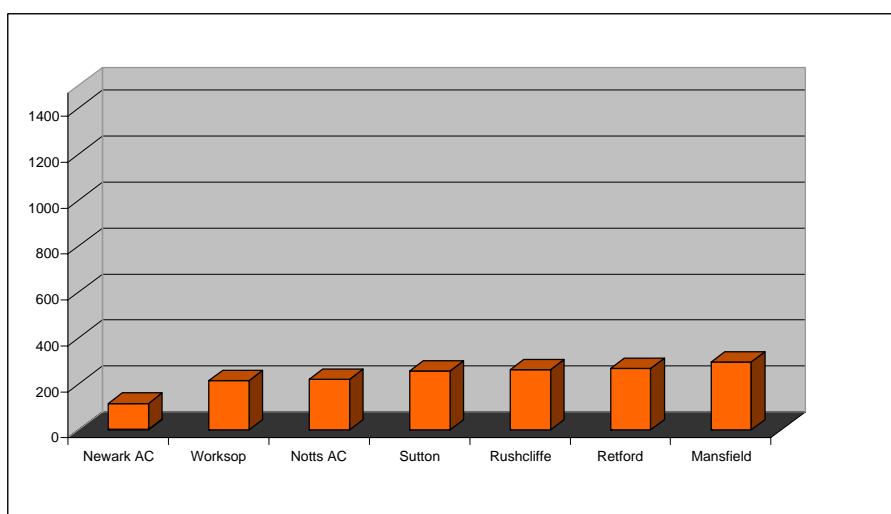

Notts Mini League Cross Country

Ashfield School-Kirkby in Ashfield

Sunday 22nd Sept 2013

index of pages

1. 1 Chart showing overall Scores and dates
2. 2 U11 Girls results
3. 3 U11 Boys Results
4. 4 U13 Girls results
5. 5 U13 Boys Results
6. 6 U15 Girls results
7. 7 U15 Boys Results
8. 8 Tables showing the overall years scores for clubs and Age groups

Overall Results after match 1

	Club	Points
1st	Newark AC	114
2nd	Worksop Harriers	214
3rd	Notts AC	220
4th	Sutton Harriers	256
5th	Rushcliffe AC	263
6th	Retford AC	268
7th	Mansfield Harriers	295

Results this Match

	Club	Points
1st	Newark AC	114
2nd	Worksop Harriers	214
3rd	Notts AC	220
4th	Sutton Harriers	256
5th	Rushcliffe AC	263
6th	Retford AC	268
7th	Mansfield Harriers	295

Overall results Graph

remember the winning team is the one with the lowest points.

Details of the Events 2013 -2014

1	Sunday 22nd Sept 2013	Notts Mini League Cross Country 1	Ashfield School-Kirkby in Ashfield Sutton
2	Sunday 20th October 2013	Notts Mini League Cross Country 2	Kings Park Retford (Cancelled Floods) Retford
3	Sunday 24th November 2013	Notts Mini League Cross Country 3	Rushcliffe Country Park Rushcliffe
4	Sunday 15th December 2013	Notts Mini League Cross Country 4	Worksop College Worksop
5	Sunday Jan / Feb 2014	Notts Mini League Cross Country 5	Grove Leisure Centre (Balderton) Newark