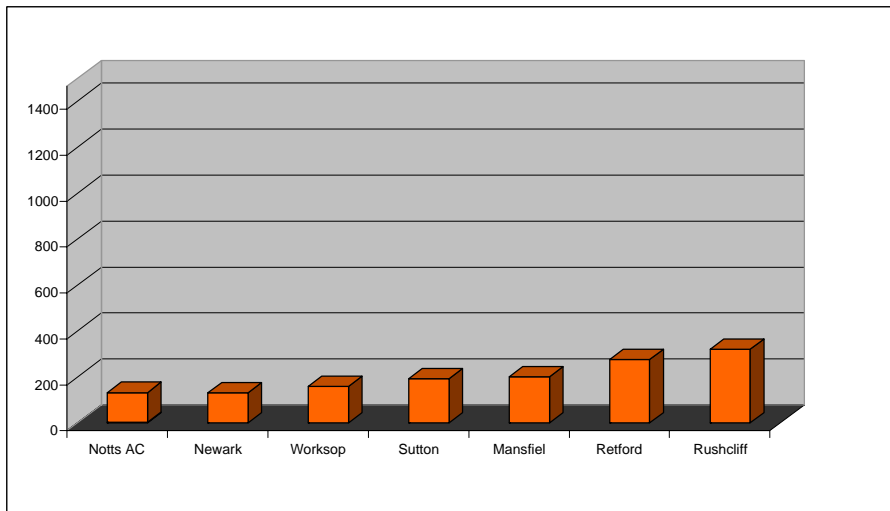

Notts Mini League Cross Country

Ashfield School-Kirkby in Ashfield

Sunday 18th September 2011

index of pages

- 1 Chart showing overall Scores and dates
- 2 U11 Girls results
- 3 U11 Boys Results
- 4 U13 Girls results
- 5 U13 Boys Results
- 6 U15 Girls results
- 7 U15 Boys Results

Overall Results after match 1

	Club	Points
1st	Notts AC	131
2nd	Newark AC	132
3rd	Worksop Harriers	159
4th	Sutton Harriers	192
5th	Mansfield Harriers	200
6th	Retford AC	277
7th	Rushcliffe AC	321

Results this Match

	Club	Points
1st	Notts AC	131
2nd	Newark AC	132
4th	Sutton Harriers	192
3rd	Worksop Harriers	159
5th	Mansfield Harriers	200
6th	Retford AC	277
7th	Rushcliffe AC	321

Overall results Graph

remember the winning team is the one with the lowest points.

Details of the Events 2011 -2012

1	Sunday 18th September 2011	Notts Mini League Cross Country 1	Ashfield School-Kirkby in Ashfield Sutton
2	Sunday 16th October 2011	Notts Mini League Cross Country 2	Bilborough Parks adj:- Harvey Hadden Nottm
3	Sunday 27th November 2011	Notts Mini League Cross Country 3	Kings Park Retford
4	Sunday 18th December 2011	Notts Mini League Cross Country 4	Worksop College Worksop
5	Sunday 26th February 2011	Notts Mini League Cross Country 5	Grove Leisure Centre (Balderton) Newark