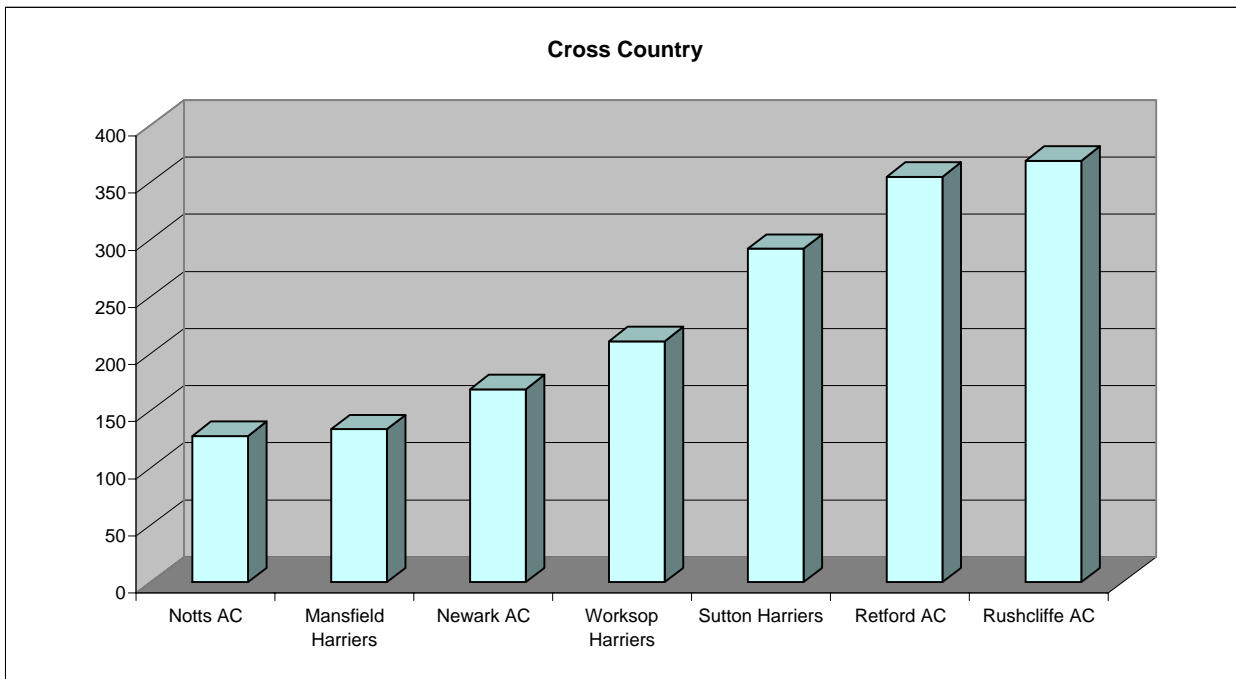

Notts Mini League Cross Country

27th September 2009

Kings Park Retford

Overall Results after match 1

1st	Notts AC	128
2nd	Mansfield Harriers	134
3rd	Newark AC	169
4th	Worksop Harriers	211
5th	Sutton Harriers	292
6th	Retford AC	355
7th	Rushcliffe AC	369

Event **Notts Mini League Cross Country**
 Venue **Kings Park Retford**
 Date **27th September 2009**

Under 11 Girls

1000 metres

Race Pos	Class	Name	Club	Time		Pace	
				min	sec	metres / min	mins /Mile
1	U11g	Isabelle Roberts	Notts	4.	16	234.4	6.87
2	U11g	Olivia Mathias	Newark	4.	19	231.7	6.95
3	U11g	Chloe Hallewell	Worksop	4.	23	228.1	7.05
4	?11g	Ruby Ester	Notts	4.	27	224.7	7.16
5	?11g	Beth Dennis	Worksop	4.	.3	249.7	6.45
6	?11g	Sophie Mills	Worksop	4.	42	212.8	7.56
7	?11g	Erin Bowmar	Sutton	4.	43	212.0	7.59
8	?11g	Katrina Pyke	Worksop	4.	46	209.8	7.67
9	U11g	Millie Graves	Sutton	4.	47	209.1	7.70
10	?11g	Helen Heathcote	Notts	4.	49	207.6	7.75
11	?11g	Lauren Davies	Newark	4.	.5	249.5	6.45
12	?11g	Megan Purchase	Mansfield	4.	51	206.2	7.81
13	U11g	Asia Moody	Newark	4.	55	203.4	7.91
14	U11g	Emilia Hill	Newark	4.	56	202.7	7.94
15	?11g	Elisabeth Rieley	Mansfield	4.	57	202.0	7.97
16	U11g	Charlotte Oakes	Worksop	4.	58	201.3	7.99
17	U11g	Bethany Newton	Notts	4.	59	200.7	8.02
18	?11g	Tuesday Cooper	Notts	5.	01	199.3	8.07
19	?11g	Eden Sandy	Newark	5.	03	198.0	8.13
20	U11g	Lucy Harrop	Worksop	5.	05	196.7	8.18
21	?11g	Chloe Asher	Mansfield	5.	07	195.4	8.23
22	U11g	Emma Dakin	Retford	5.	08	194.8	8.26
23	?11g	Katie Walsh	Retford	5.	09	194.2	8.29
24	?11g	Megan Maiden	Retford	5.	15	190.5	8.45
25	U11g	Keating Walters	Newark	5.	16	189.9	8.48
26	U11g	Miranda Parkes	Worksop	5.	23	185.8	8.66
27	U11g	Hannah Richardson	Retford	5.	.3	199.8	8.05
28	U11g	Leah Morley	Retford	5.	32	180.7	8.91
29	U11g	Emily Twible	Worksop	6.	07	163.5	9.84
30	?11g	Maddy Stevens	Rushcliffe	6.	25	155.8	10.33